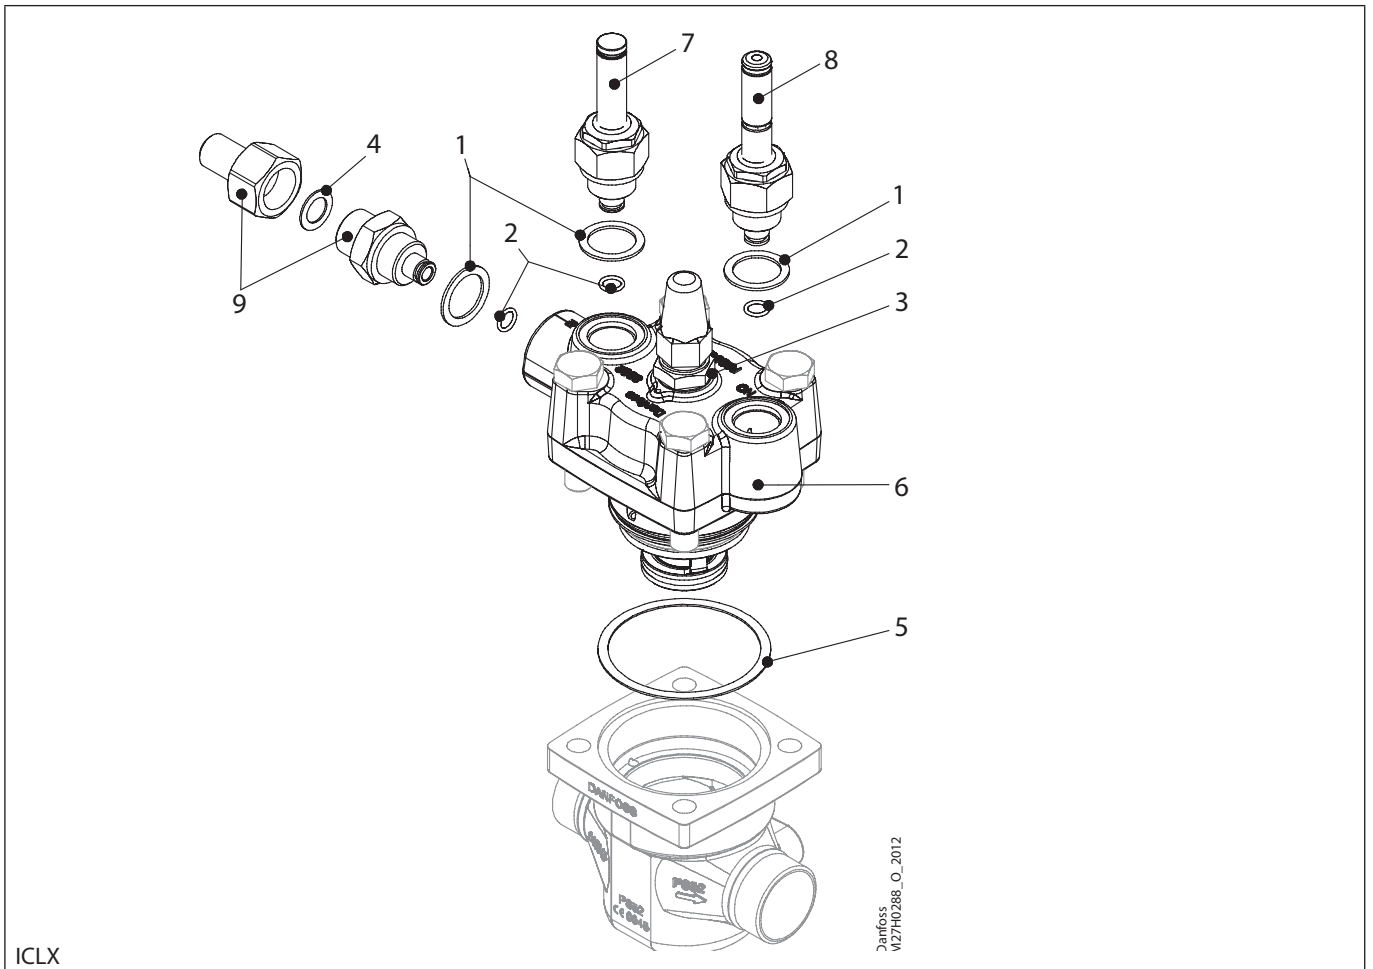

Installation guide – Spare parts and accessories

Overhaul kit | Code number 027H6204
ICLX, size 65/80

ICLX

Danfoss
M27H0288_O_2012

<p>1</p> <p> = Fibre</p> <p>Total no. = 3</p>	<p>2</p> <p> = Alu.</p> <p>Total no. = 3</p>	<p>3</p> <p> = Alu.</p> <p>Total no. = 1</p>	<p>4</p> <p> = Alu.</p> <p>Total no. = 1</p>	<p>5</p> <p> = Fibre</p> <p>Total no. = 1</p>
<p>6</p> <p>Total no. = 1</p>	<p>7</p> <p>Total no. = 1</p>	<p>8</p> <p>Total no. = 1</p>	<p>9</p> <p>Total no. = 1</p>	