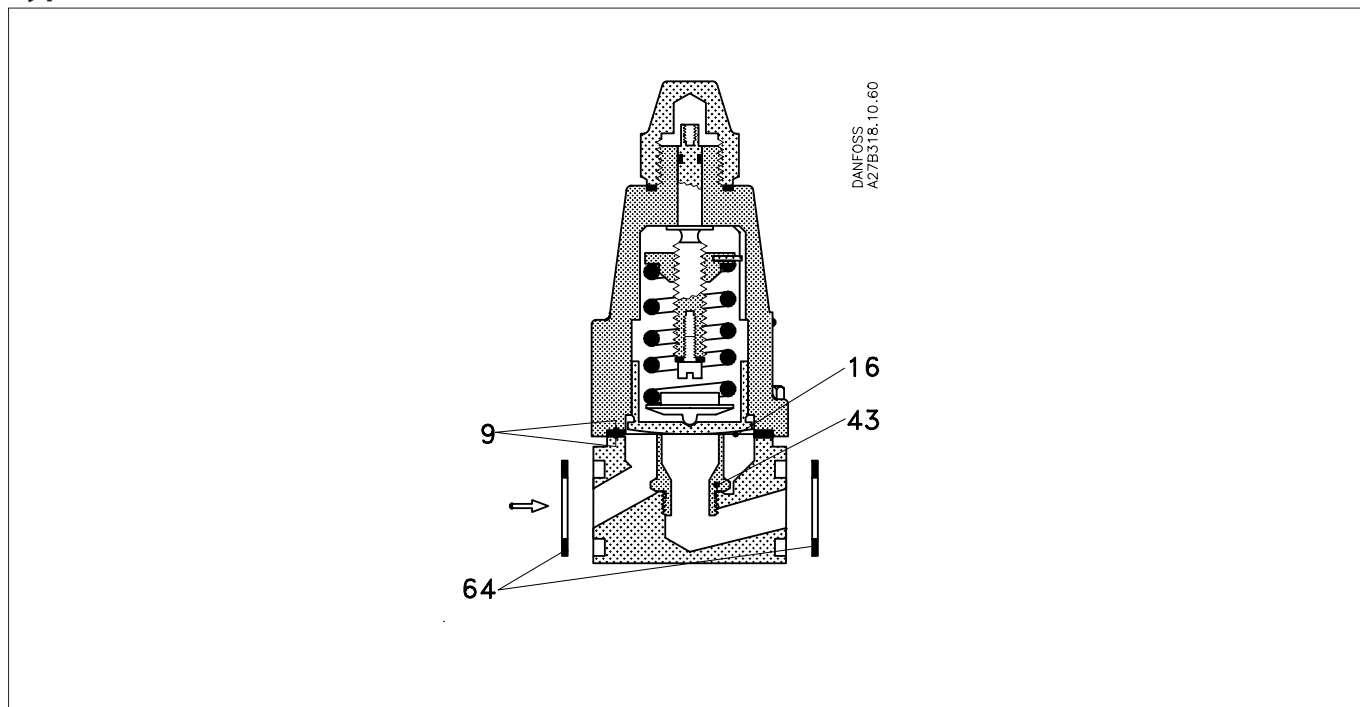

Data sheet – Spare parts and accessories

**Constant pressure valve
Type CVMD**

Description	Pos. #	Qty.	Code no.
Repair kit			
Gasket	9	2	027B0161
Diaphragm	16	2	
Orifice	43	1	
Flange gaskets			
Gasket	64	2	020-2133