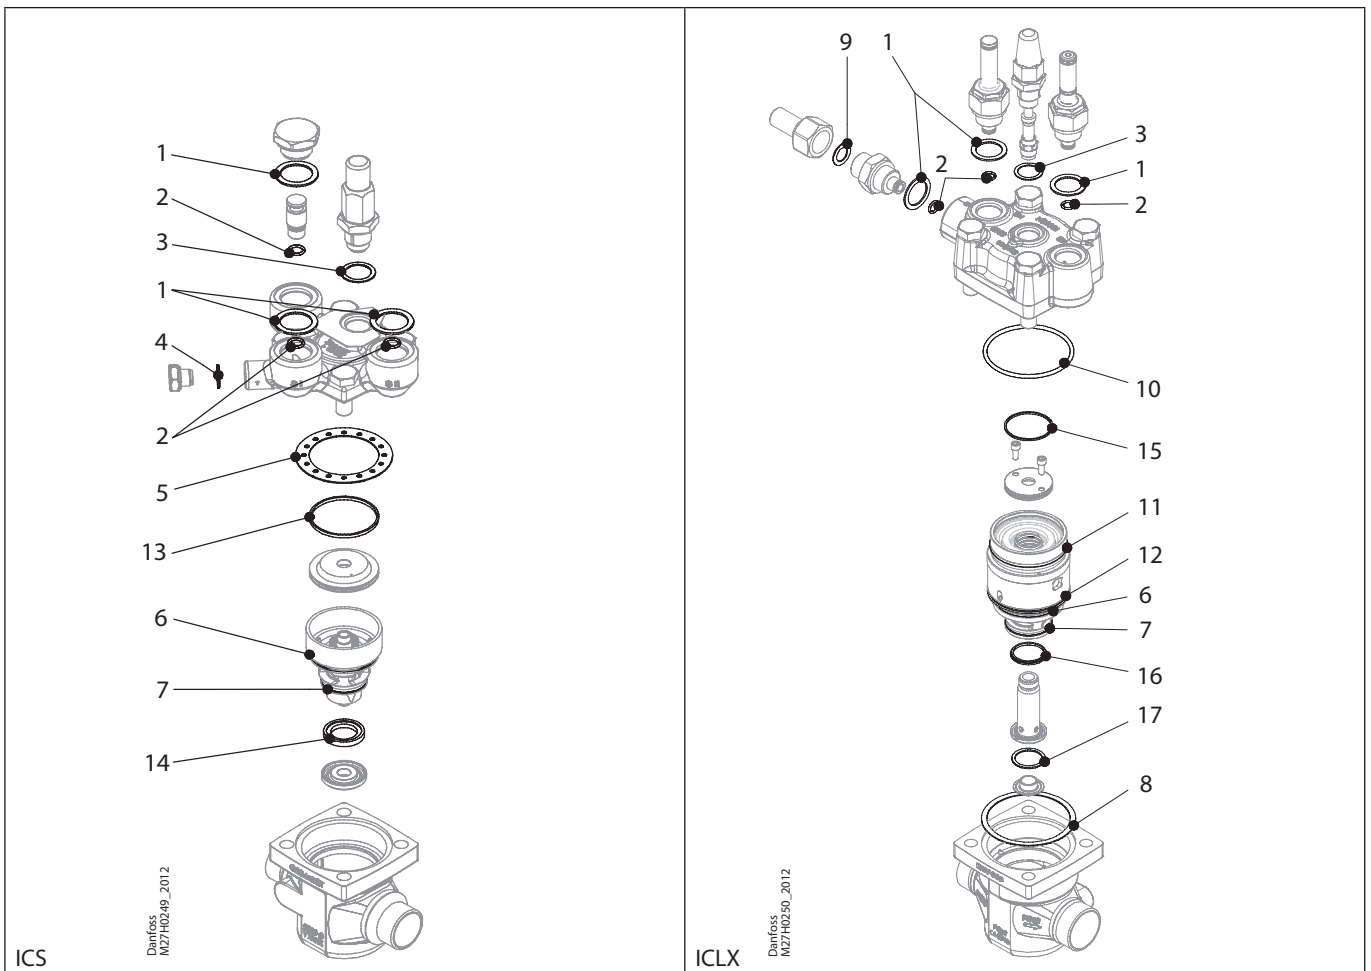

Installation guide – Spare parts and accessories

Repair kit | Code number 027H5015
ICS, size 50 (1-3) / ICLX, size 50

<p>1</p> <p> = Fibre</p> <p></p> <p>Total no. = 3</p>	<p>2</p> <p> = Alu.</p> <p></p> <p>Total no. = 3</p>	<p>3</p> <p> = Alu.</p> <p></p> <p>Total no. = 1</p>	<p>4</p> <p> = Alu.</p> <p></p> <p>Total no. = 1</p>	<p>5</p> <p> = Fibre</p> <p></p> <p>Total no. = 1</p>	<p>6</p> <p> = Alu.</p> <p></p> <p>Total no. = 1</p>
<p>7</p> <p> = Alu.</p> <p></p> <p>Total no. = 1</p>	<p>8</p> <p> = Fibre</p> <p></p> <p>Total no. = 1</p>	<p>9</p> <p> = Alu.</p> <p></p> <p>Total no. = 1</p>	<p>10</p> <p> = Alu.</p> <p></p> <p>Total no. = 1</p>	<p>11</p> <p> = Alu.</p> <p></p> <p>Total no. = 1</p>	<p>12</p> <p> = Alu.</p> <p></p> <p>Total no. = 1</p>
<p>13</p> <p> = Steel</p> <p></p> <p>Total no. = 1</p>	<p>14</p> <p> = PTFE</p> <p></p> <p>Total no. = 1</p>	<p>15</p> <p> = Steel</p> <p></p> <p>Total no. = 1</p>	<p>16</p> <p> = PTFE</p> <p></p> <p>Total no. = 1</p>	<p>17</p> <p> = PTFE</p> <p></p> <p>Total no. = 1</p>	